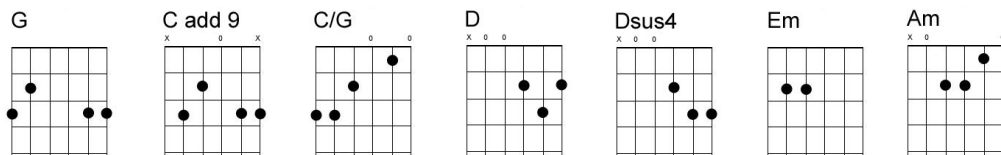

Let My Love Open the Door by Peter Townsend (1980)

G D Cadd9 D G D Cadd9 D G D Cadd9 D G D Cadd9 D

G D Cadd9 D G D Cadd9 D
 When people keep repeating That you'll never fall in love
 G D Cadd9 D G D Cadd9 D
 When everybody keeps retreating But you can't seem to get enough

Em D C/G C/G Em D C/G C/G
 Let my love open the door. Let my love open the door
 Em D C/G C/G G D Cadd9 D G D Cadd9 D
 Let my love open the door, to your heart, to your heart

G D Cadd9 D G D Cadd9 D
 When everything feels all over. When everybody seems unkind
 G D Cadd9 D G D Cadd9 D
 I'll give you a four leaf clover, Take all the worry out of your mind

Em D C/G C/G Em D C/G C/G
 Let my love open the door. Let my love open the door
 Em D C/G N.C. G D Cadd9 D G D Cadd9 D
 Let my love open the door, to your heart, to your heart
 G D Cadd9 D G D Cadd9 Cadd9
 to your heart, to your heart

Em Em Em Am Am Am Am
 I have the only key to your heart I can stop you falling apart
 C/G C/G C/G C/G D D D D
 Try today you'll find this way, come on and give me a chance to say

Em D C/G C/G Em Em C/G C/G
 Let my love open the door. It's all I'm living for
 Am Am Am Am C C D D D D
 Release yourself from misery, there's only one thing gonna set you free